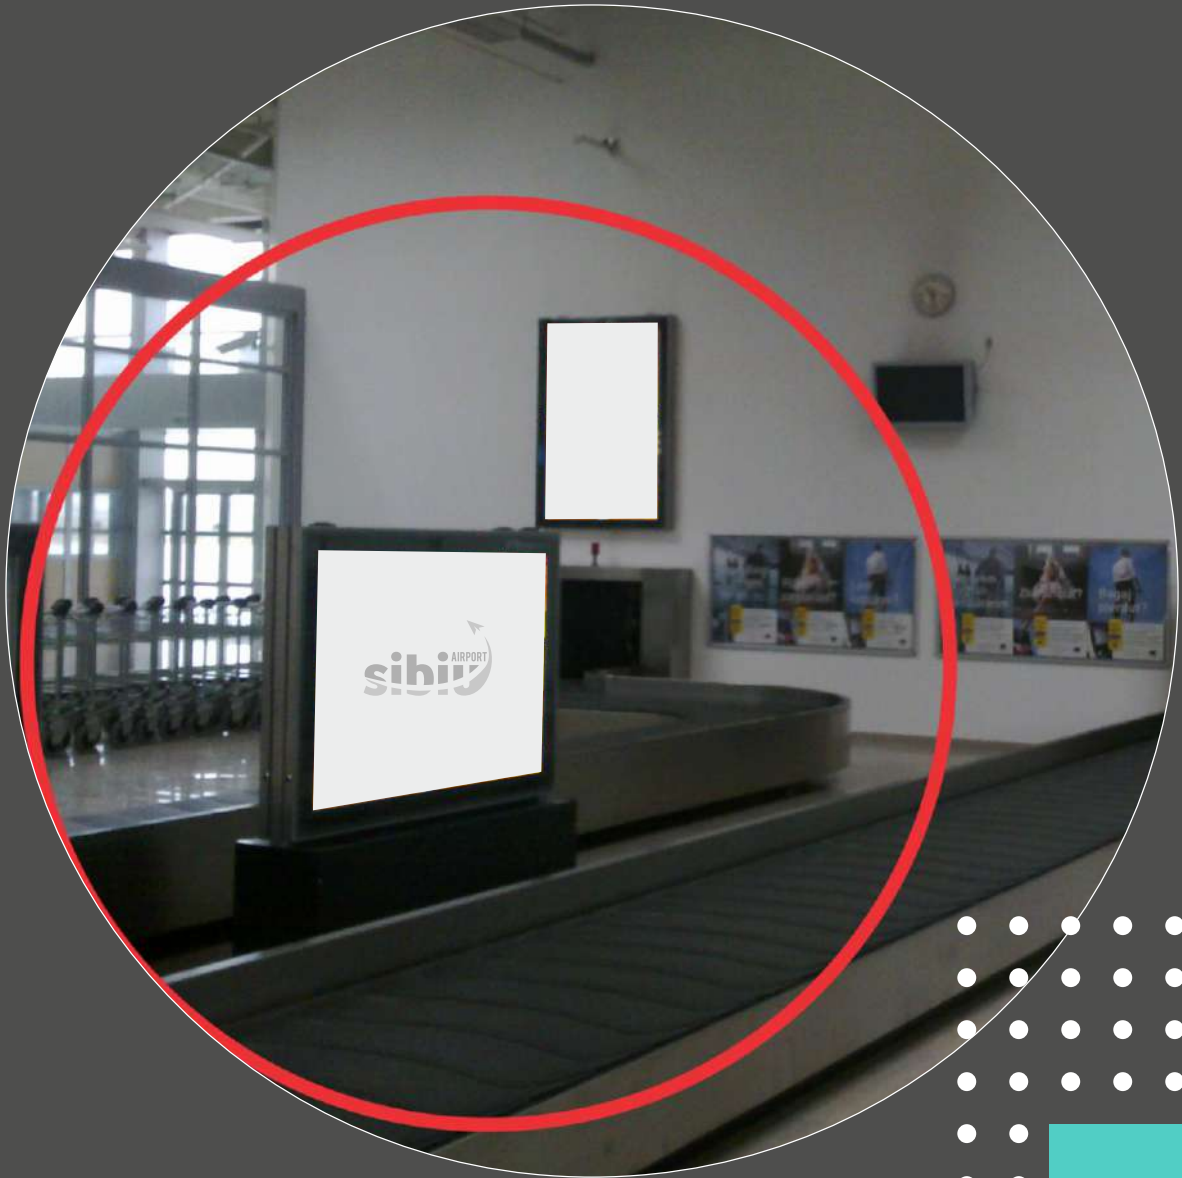

SUPPORT TYPE BACKLIT

SUPPORT SIZE 1,3 X 1,0 M

Print size 126 X 85 CM

Visible size 121 X 80 CM

PRICE 13 EURO | PIECE | MONTH

RENTAL PERIOD MAXIMUM 6 MONTHS

CODE S15B

LOCATION PASSENGER TERMINAL – ARRIVAL AREA