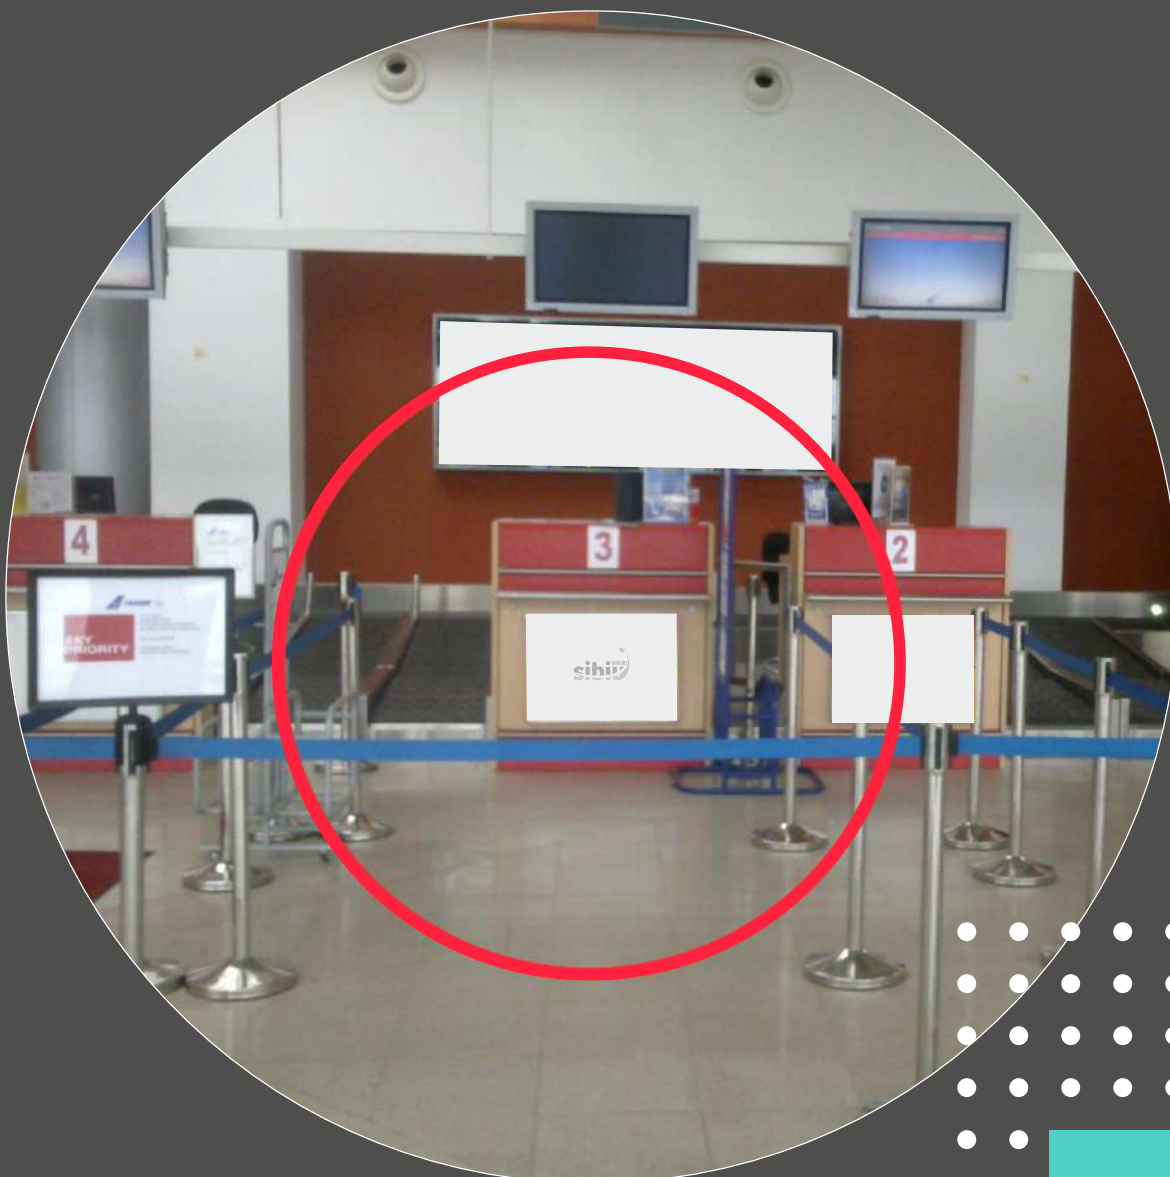

CODE CK3

LOCATION PASSENGER TERMINAL – CHECK-IN PUBLIC AREA

SUPPORT TYPE CLICKFRAME

SUPPORT SIZE 0,7 X 0,5 M

Print size 72 X 52 CM

Visible size 70 X 50 CM

PRICE 3,5 EURO | PIECE | MONTH

RENTAL PERIOD MAXIMUM 6 MONTHS