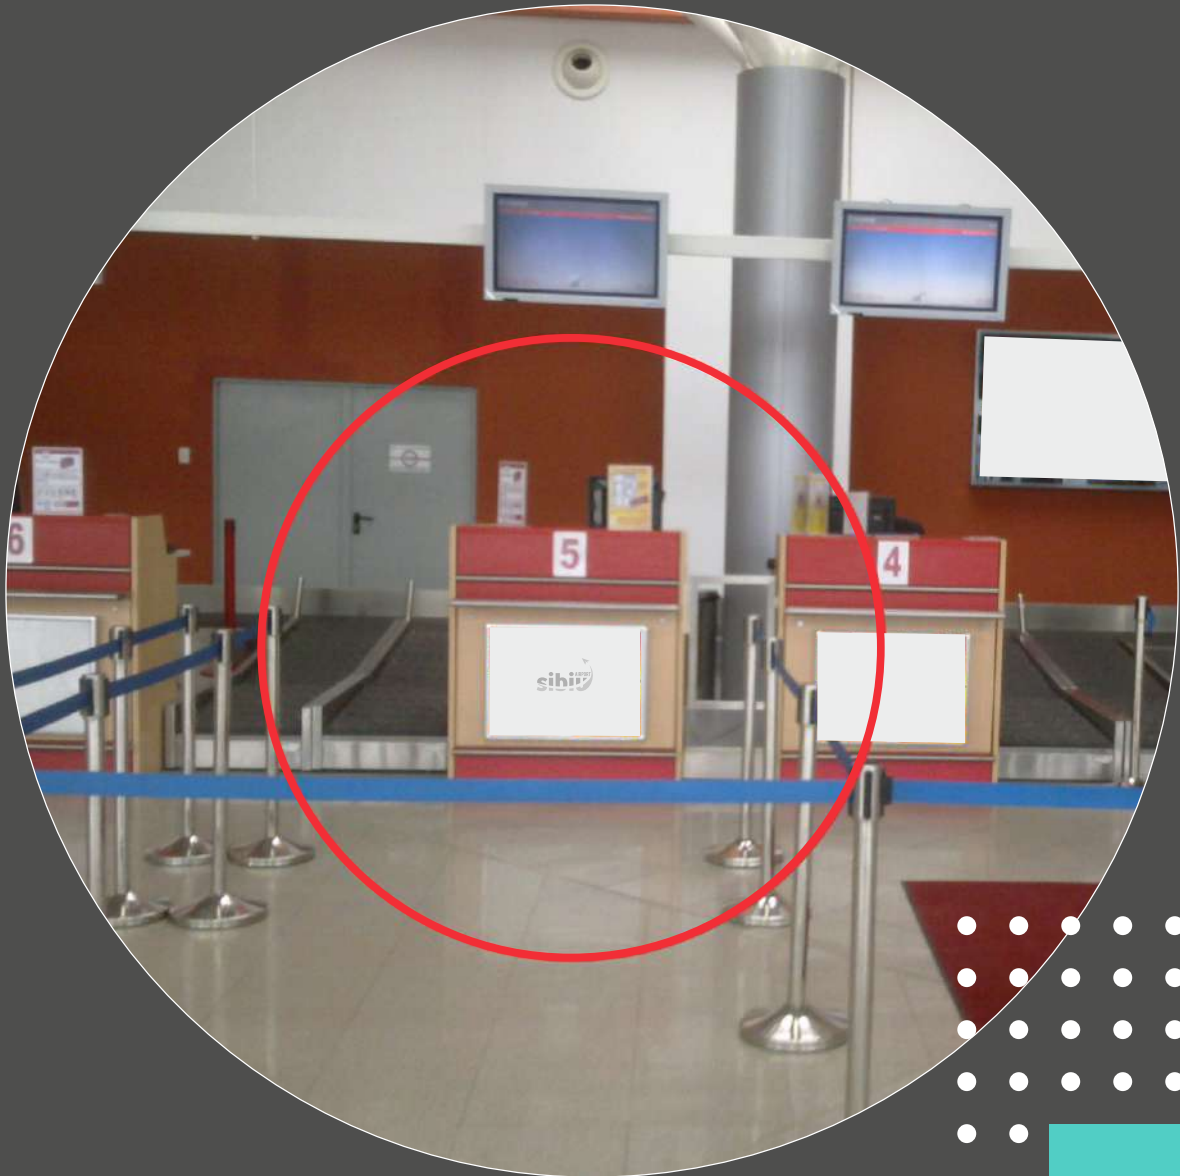

Visible size 70 X 50 CM

PRICE 3,5 EURO | PIECE | MONTH

RENTAL PERIOD MAXIMUM 6 MONTHS

CODE CK4

LOCATION PASSENGER TERMINAL – CHECK-IN PUBLIC AREA

SUPPORT TYPE CLICKFRAME

SUPPORT SIZE 0,7 X 0,5 M

Print size 72 X 52 CM

Visible size 70 X 50 CM

PRICE 3,5 EURO | PIECE | MONTH

RENTAL PERIOD MAXIMUM 6 MONTHS

CODE CK5

LOCATION PASSENGER TERMINAL – CHECK-IN PUBLIC AREA

SUPPORT TYPE CLICKFRAME

SUPPORT SIZE 0,7 X 0,5 M

Print size 72 X 52 CM