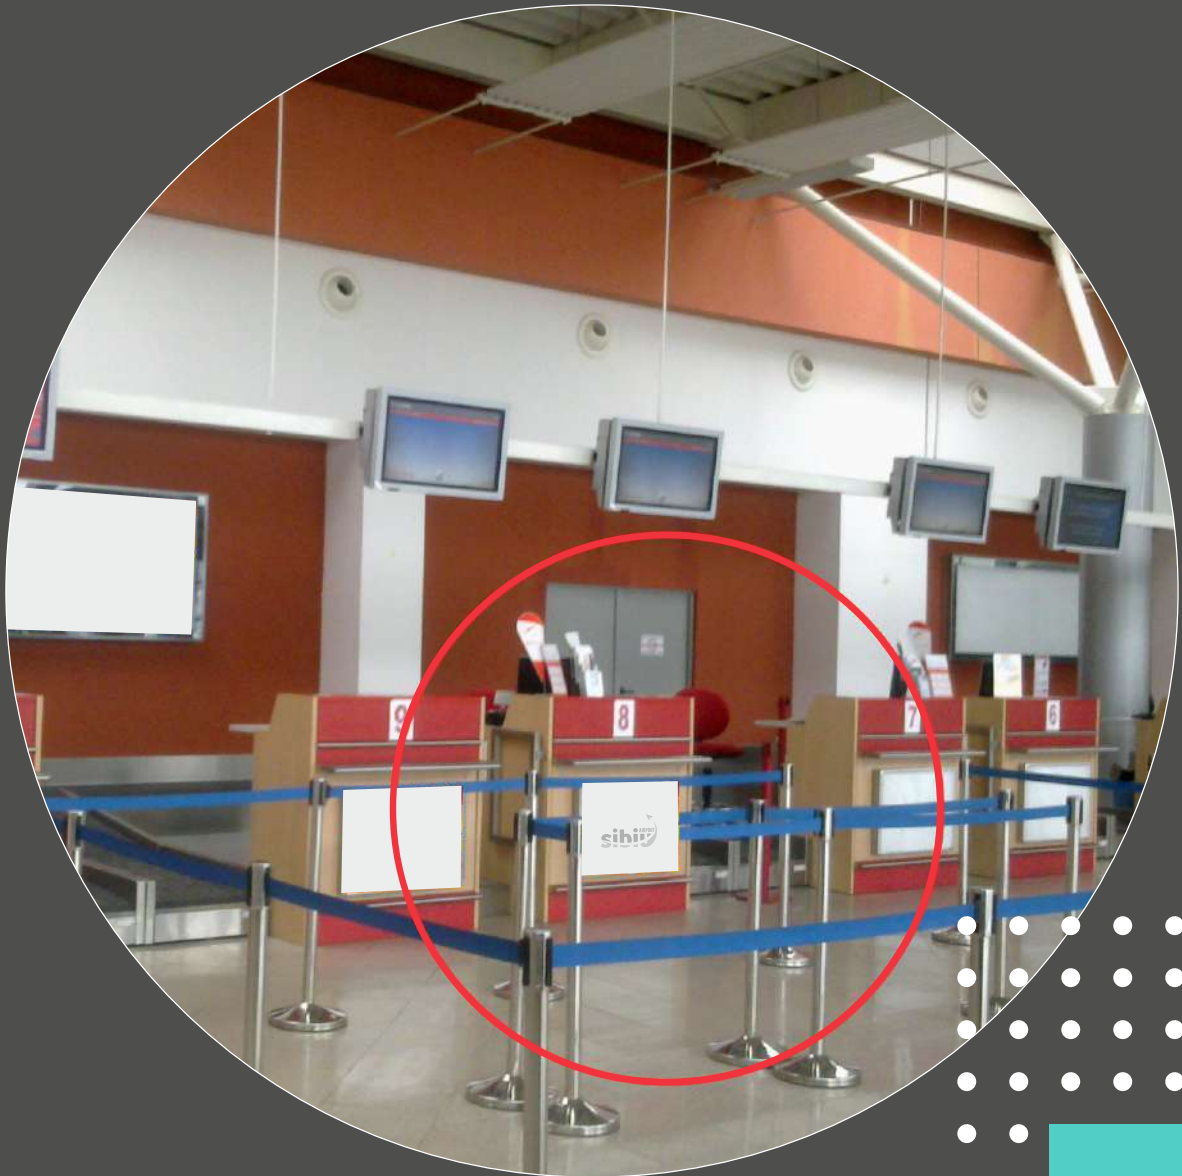

CODE CK8

LOCATION PASSENGER TERMINAL – CHECK-IN PUBLIC AREA

SUPPORT TYPE CLICKFRAME

SUPPORT SIZE 0,7 X 0,5 M

Print size 72 X 52 CM

Visible size 70 X 50 CM

PRICE 3,5 EURO | PIECE | MONTH

RENTAL PERIOD MAXIMUM 6 MONTHS