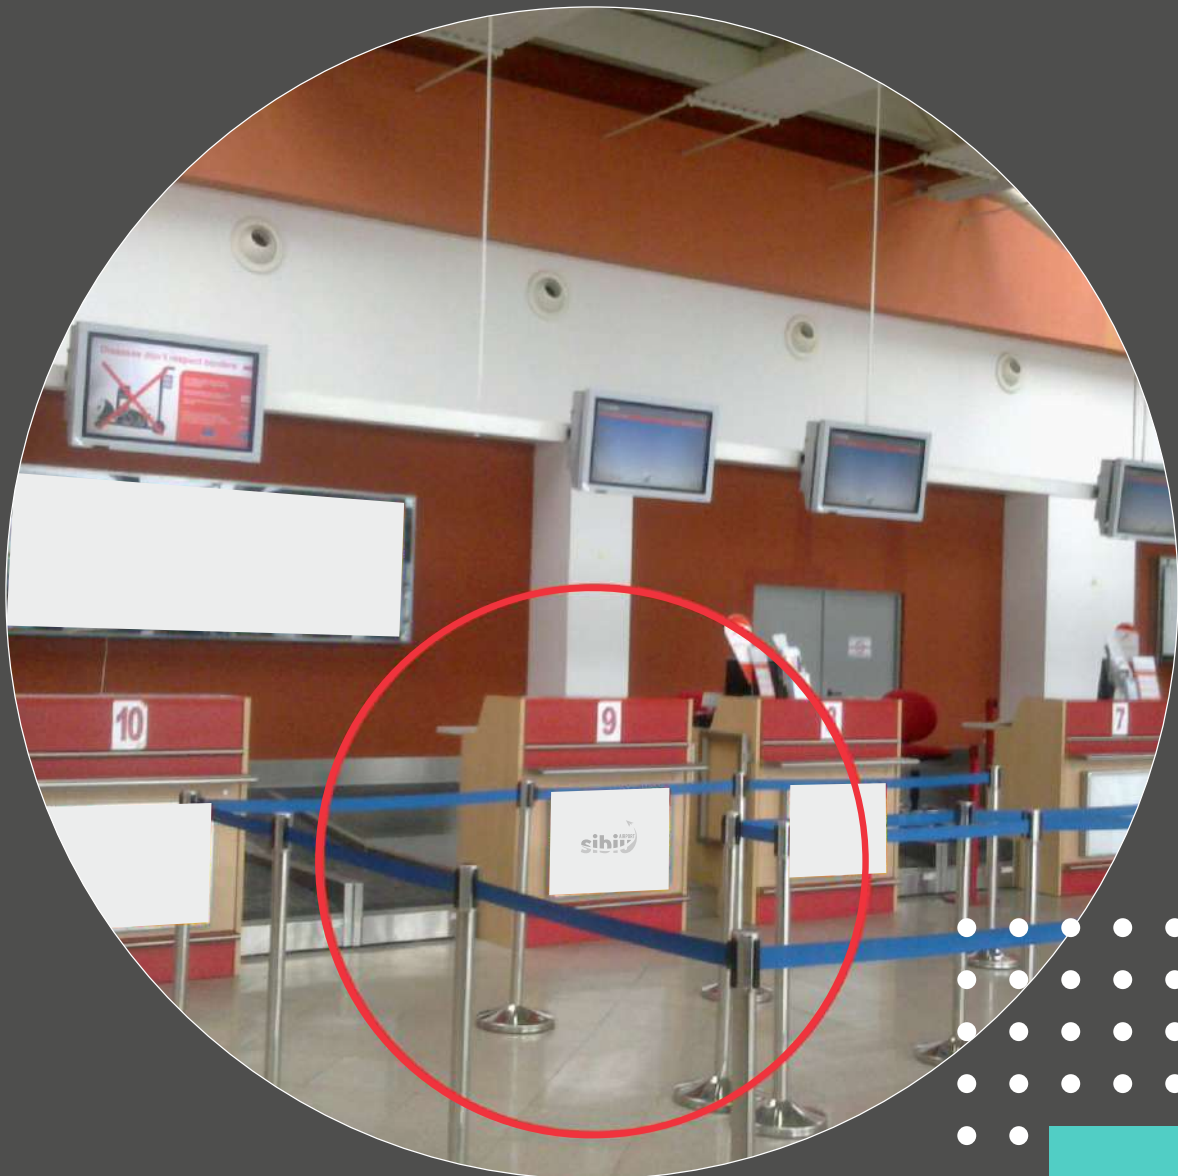

CODE CK9

LOCATION PASSENGER TERMINAL – CHECK-IN PUBLIC AREA

SUPPORT TYPE CLICKFRAME

SUPPORT SIZE 0,7 X 0,5 M

Print size 72 X 52 CM

Visible size 70 X 50 CM

PRICE 3,5 EURO | PIECE | MONTH

RENTAL PERIOD MAXIMUM 6 MONTHS