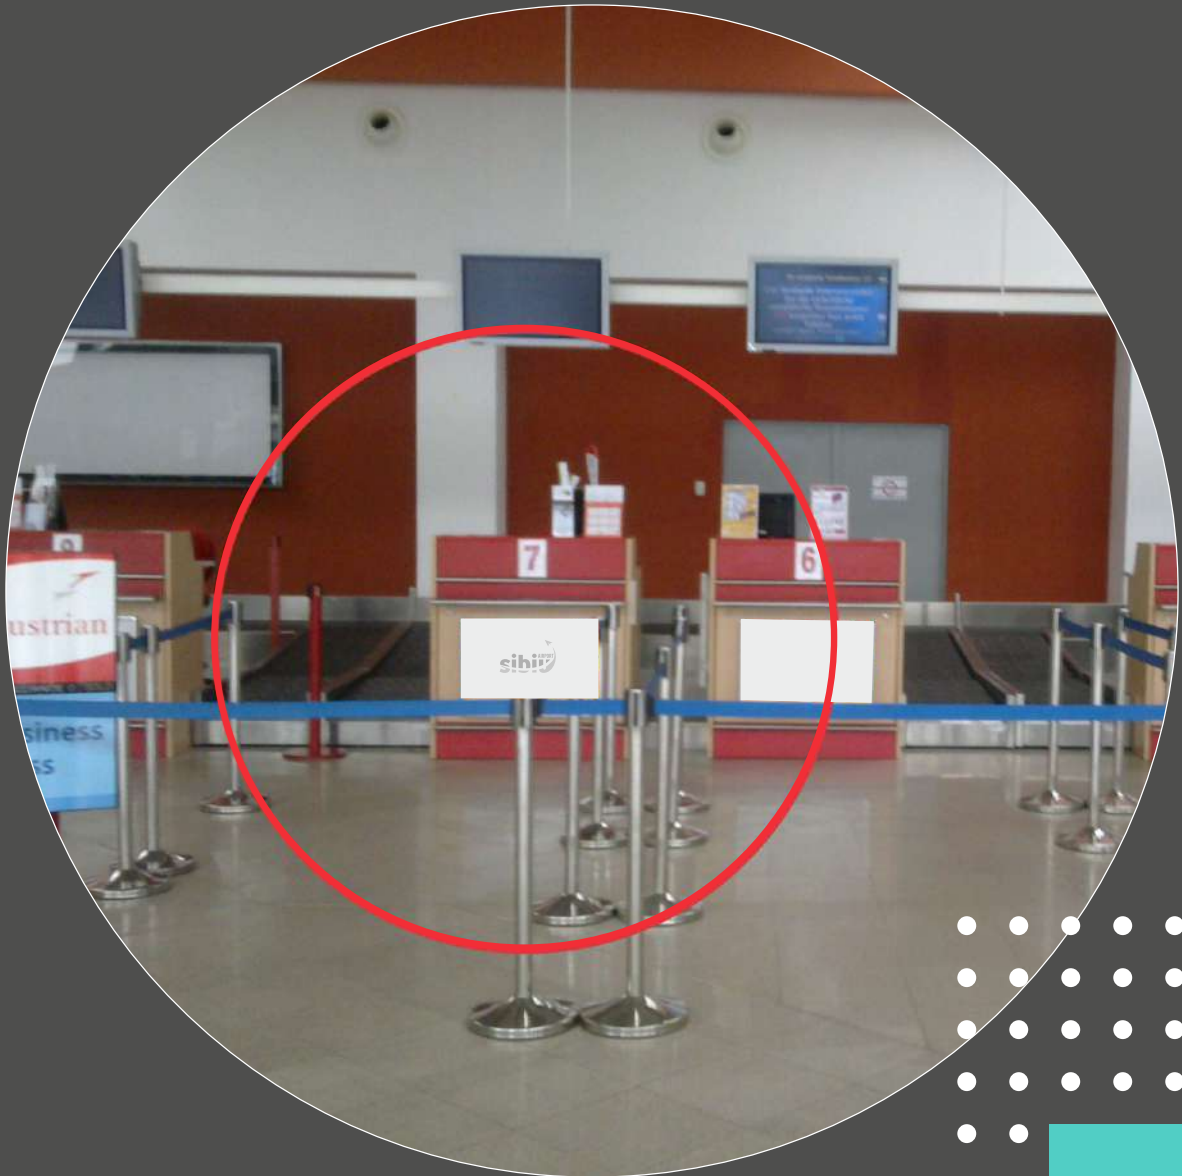

CODE CK7

LOCATION PASSENGER TERMINAL – CHECK-IN PUBLIC AREA

SUPPORT TYPE CLICKFRAME

SUPPORT SIZE 0,7 X 0,5 M

Print size 72 X 52 CM

Visible size 70 X 50 CM

PRICE 3,5 EURO | PIECE | MONTH

RENTAL PERIOD MAXIMUM 6 MONTHS