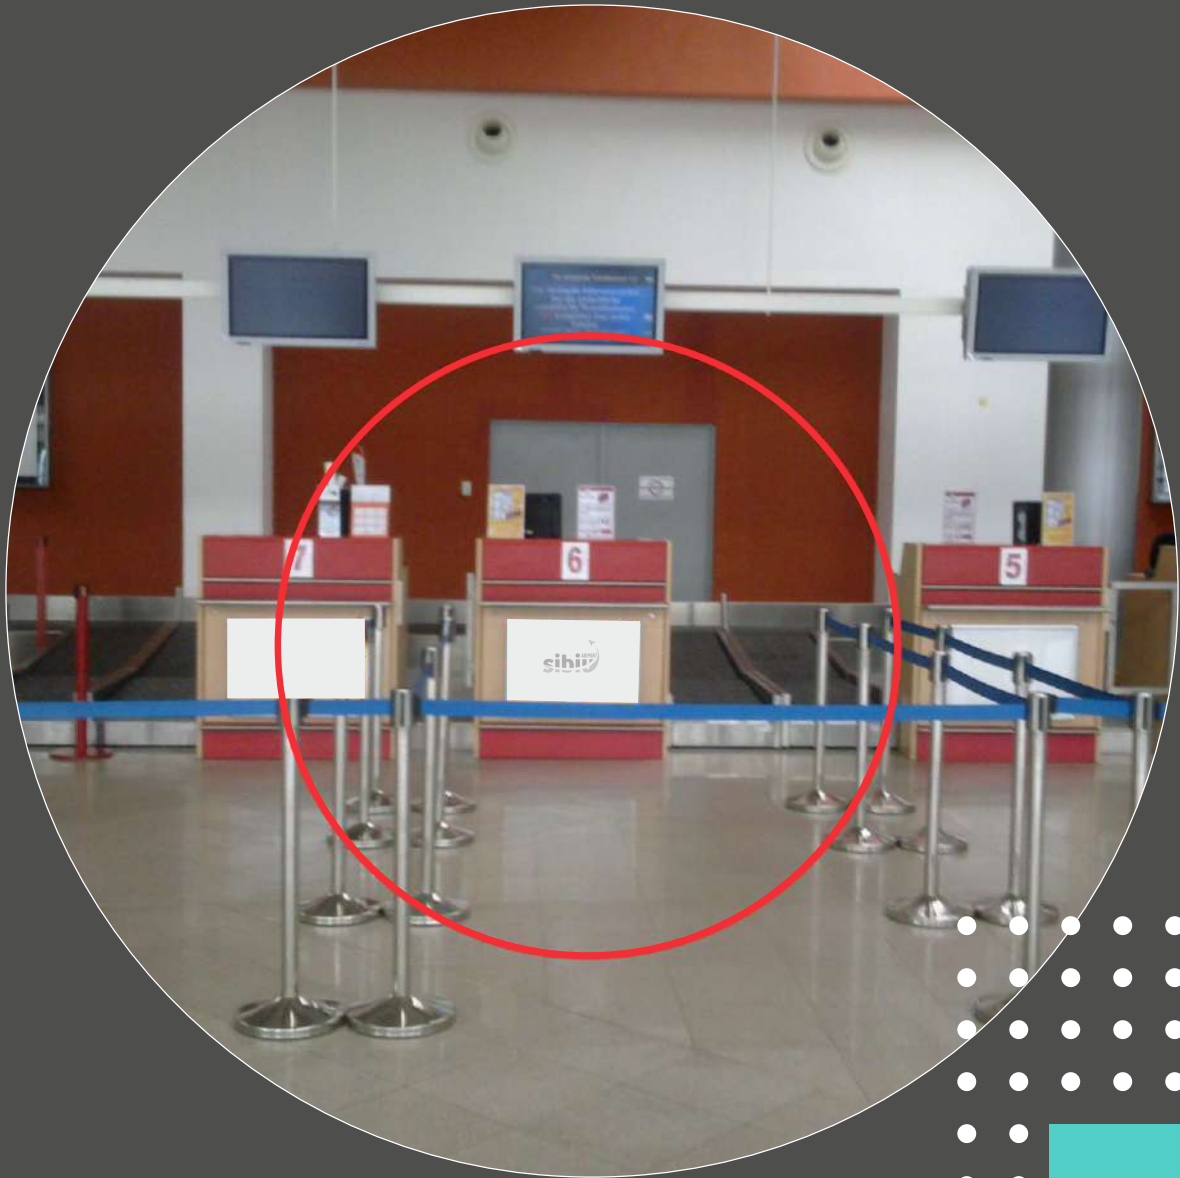

CODE CK6

LOCATION PASSENGER TERMINAL – CHECK-IN PUBLIC AREA

SUPPORT TYPE CLICKFRAME

SUPPORT SIZE 0,7 X 0,5 M

Print size 72 X 52 CM

Visible size 70 X 50 CM

PRICE 3,5 EURO | PIECE | MONTH

RENTAL PERIOD MAXIMUM 6 MONTHS